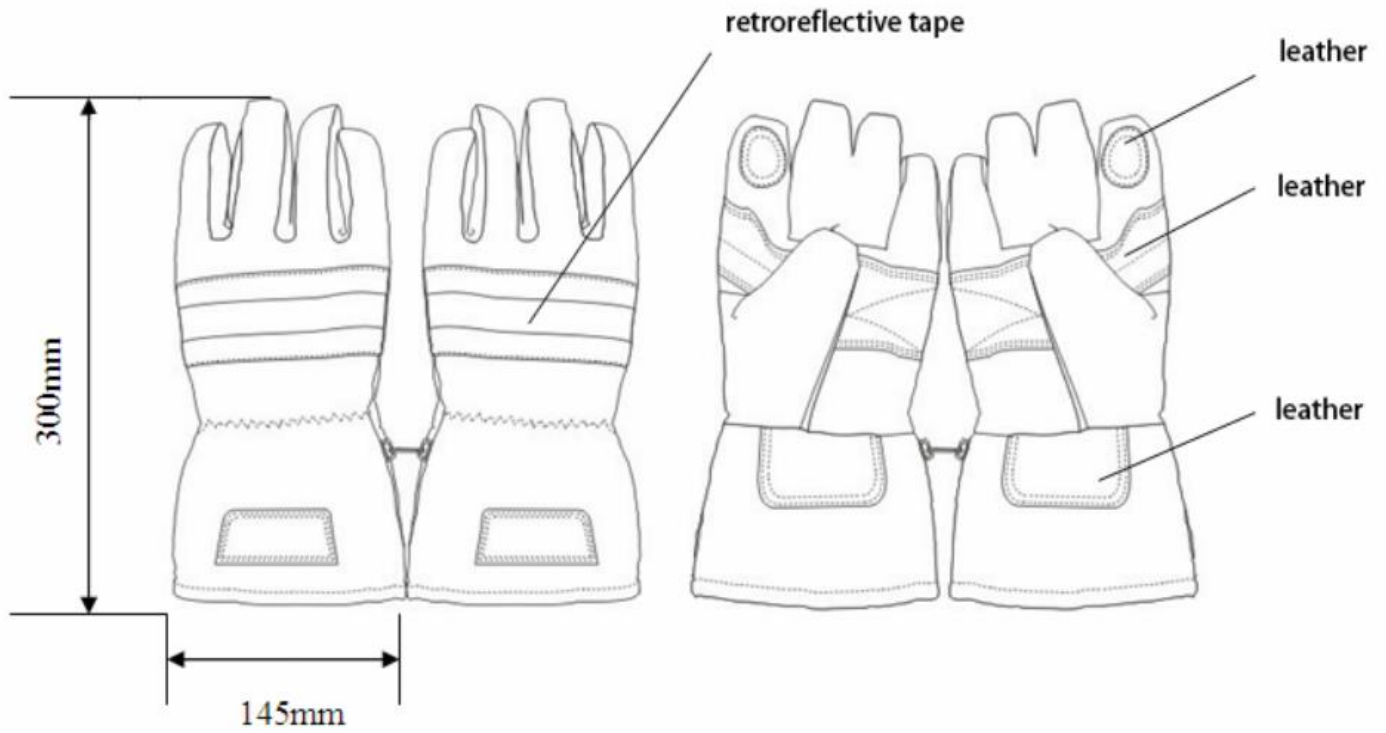

FSFG Fire Gloves SIZE CHART

Size	Around the Palm of your hand (Mm)	SCAMPI (Mm)
M	215-230	160-165
L	230-245	165-170