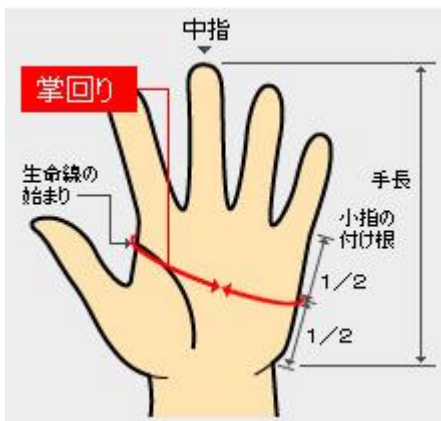

FSFG Fire Gloves SIZE CHART

Size	Around the Palm of your hand (Mm)	SCAMPI (Mm)
M	215-230	160-165
L	230-245	165-170